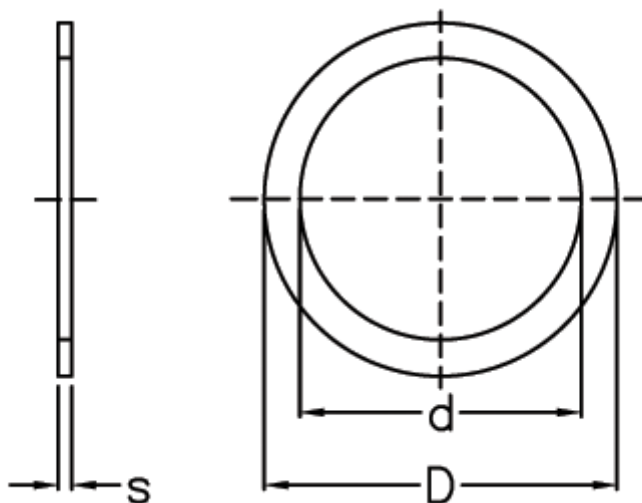

Article number: 0130651
Description: Shim Washer
PS 50x63x0,1 DIN 988

Measures

d	= 50
D	= 63
Description	= PS 50x63x0,1
s	= 0.10
tol	= -0.03
Weight kg/1000	= 0.910